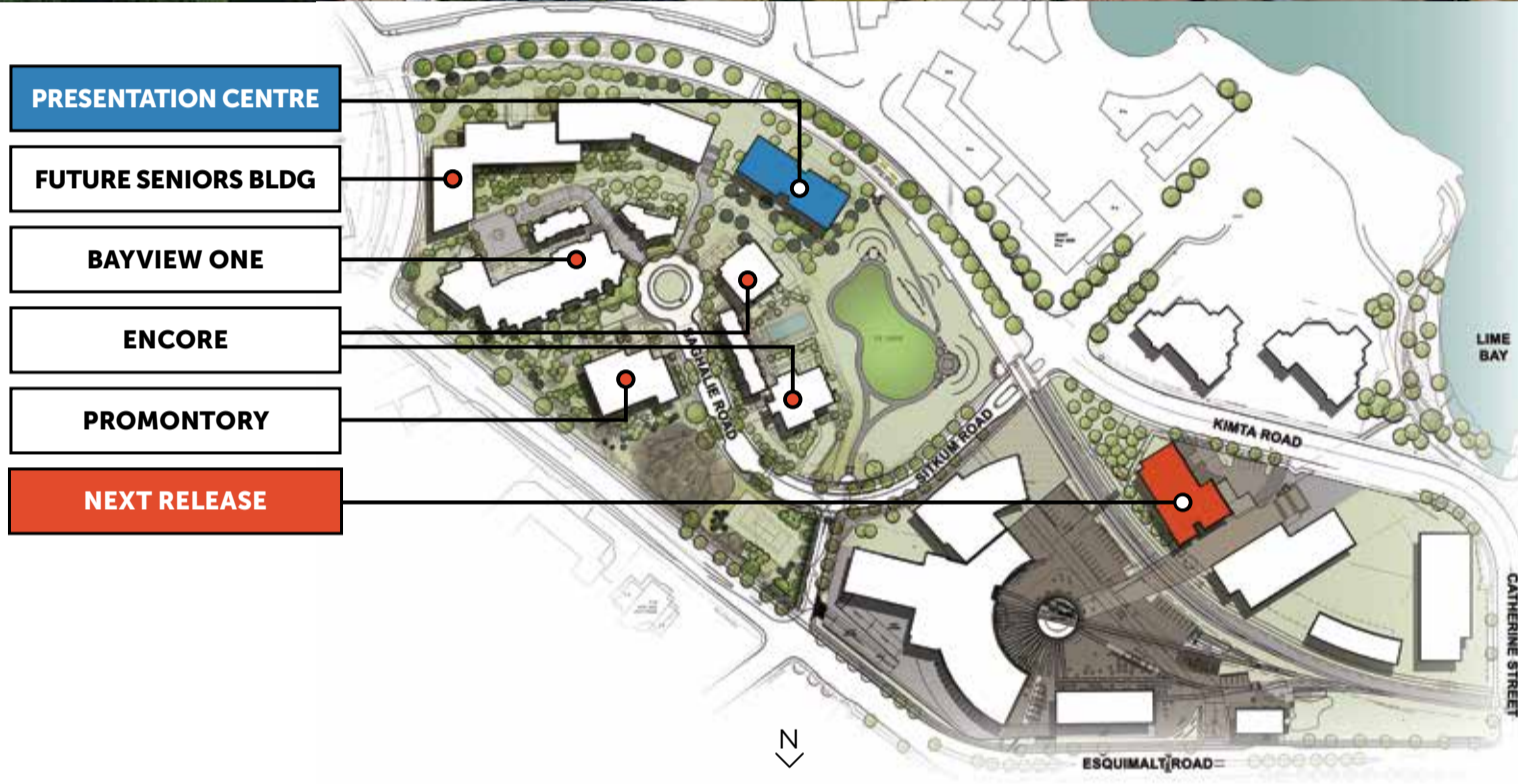

# THE BAYVIEW VISION CONTINUES...

NEW HARBOURVIEW HOMES COMING SOON

250.388.9924 PRESENTATION CENTRE 80 Saghale Rd, Victoria  
OPEN DAILY 11AM-6PM

KWM MARIASH SIGNATURE MASTER PLAN DEVELOPMENT

This is not an offering for sale. Any such offering can only be made with a disclosure statement. E.&O.E.

SOLD OUT

BAYVIEW ONE

SOLD OUT

PROMONTORY

SOLD OUT

ENCORE

PRESENTATION CENTRE